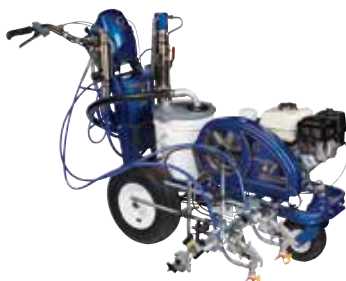

Application	Model	Sales No.
Heavy	2 Guns	1006-64804

LineLazer™ V 200HS

LineLazer™ V 200HS

- Motor: 200cc Honda GX
- 2.15 GPM, 3300 PSI
- Supports Tip Size: .047

Application Model Sales No.

Standard Series

Heavy	2 Manual Guns	1006-64879
-------	---------------	------------