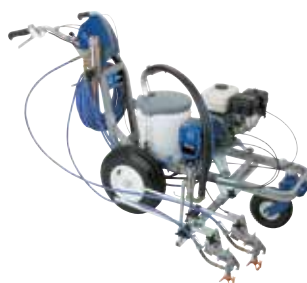

LineLazer™ IV 3900

LineLazer™ IV 3900

- Motor: 120cc Honda
- 1.25 GPM, 3300 PSI
- Supports Tip Size: .036
- Guns Supported: 2 (.025 Tip)
- Weight: 212 Lbs.

Application	Model	Sales No.
Medium	1 Gun	220-8668
Medium	2 Guns	220-8676
Auto Layout™ Models		
Medium	1 Gun	132-3575
Medium	1 Gun	132-3583