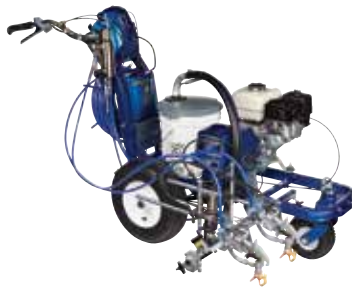

LineLazer™ V 5900

LineLazer™ V 5900

- Motor: 160cc Honda GX
- 1.60 GPM, 3300 PSI
- Supports Tip Size: .043
- Guns Supported: 2 (.029 Tip)
- Weight: 232 Lbs.

Application	Model	Sales No.
Standard Series		

Heavy	2 Manual Guns	1006-64846

HP Automatic Series

Heavy	1 Manual Gun, 1 Automatic Gun	1006-64853

Heavy	2 Automatic Guns	1006-64861